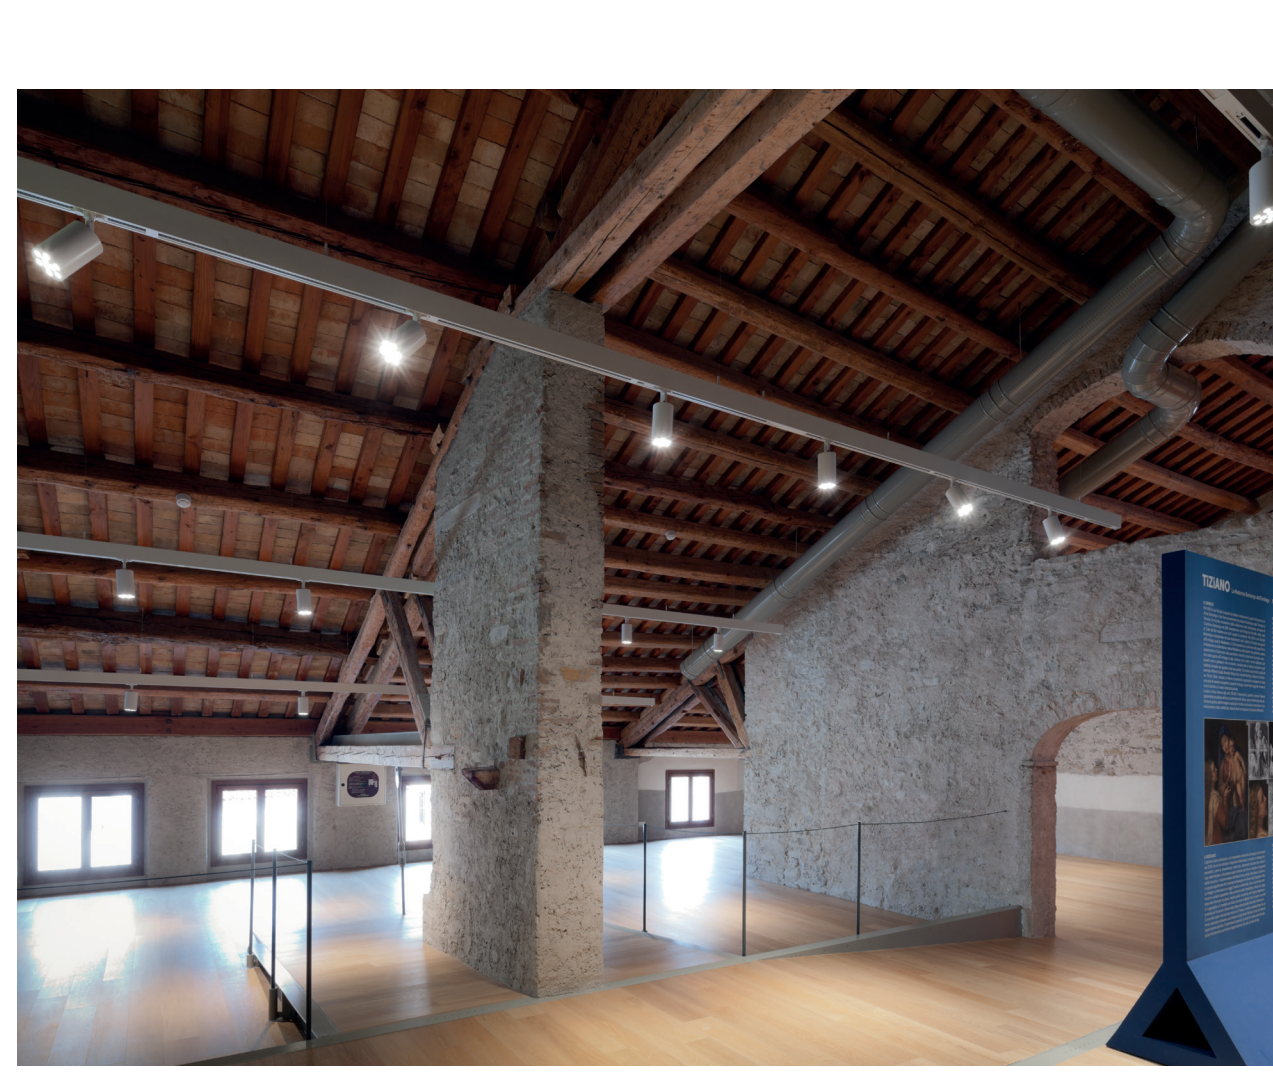

Palazzo Fuleis
New Civic Museum of Belluno
Project by Arteco Srl