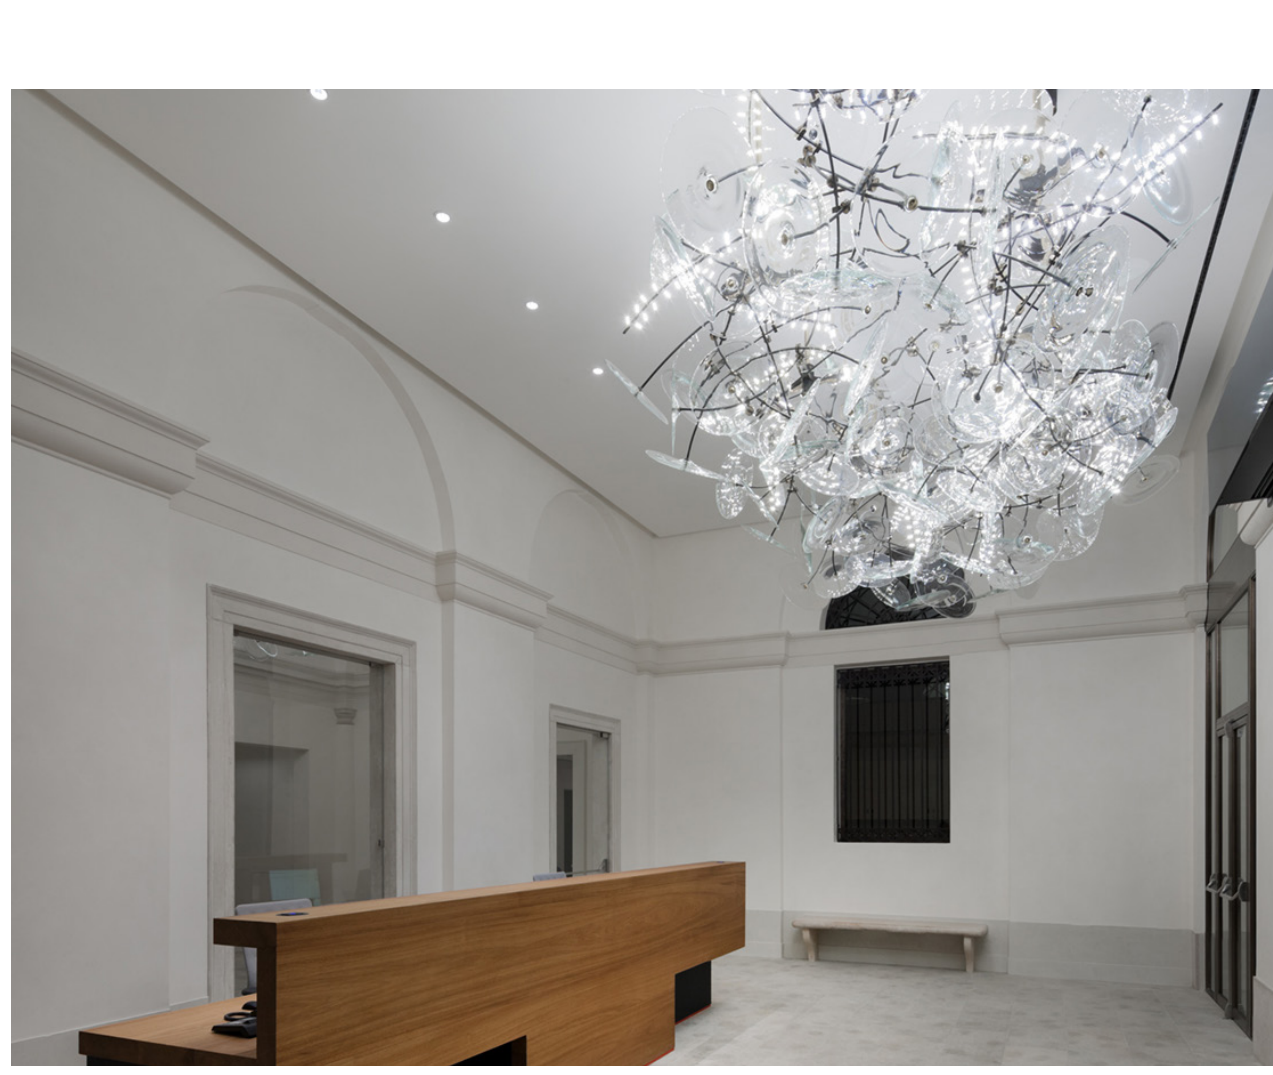

We are the partner of leading companies at an international level, and collaborate with important architecture and engineering studios. We give technical and planning support to important players in the lighting technology sector.

With Glip, the vision of the architect, as well as engineering demands and the needs of general contractors, become tangible. Our R&D office can engineer lighting structures and produce prototypes that will satisfy even the most complex requests in short time-frames. Our production team can bring important custom or catalogue commissions to life internally. The Made in Italy seal is strengthened by a wide network of partners, whose knowledge is based in the craftsmanship of the region, from the processing of metals to the production of elements in Murano glass.

All our products are produced in alignment with current regulations. We collaborate with national and international certification bodies to respond to the needs of every single destination market for each product.

All of these characteristics, together with the passion and dedication of our staff, make our company the perfect partner for ambitious professionals with particular needs, such as:

- Architects
- Engineers
- Lighting designers
- Interior designers
- Lighting specialists
- General contractors

Ex Tribunale of Treviso
New Headquarter of Edizione Srl
Project by Arch. Tobia Scarpa